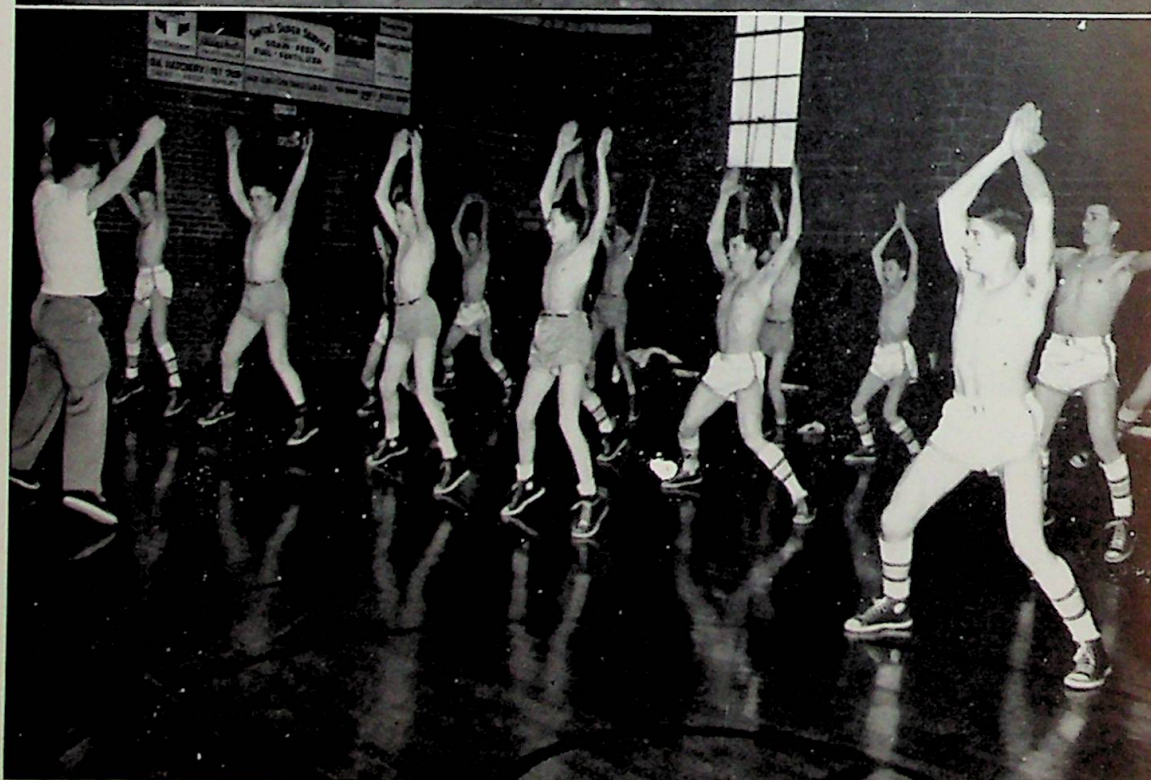

GIRLS PHYSICAL EDUCATION

BOYS PHYSICAL EDUCATION