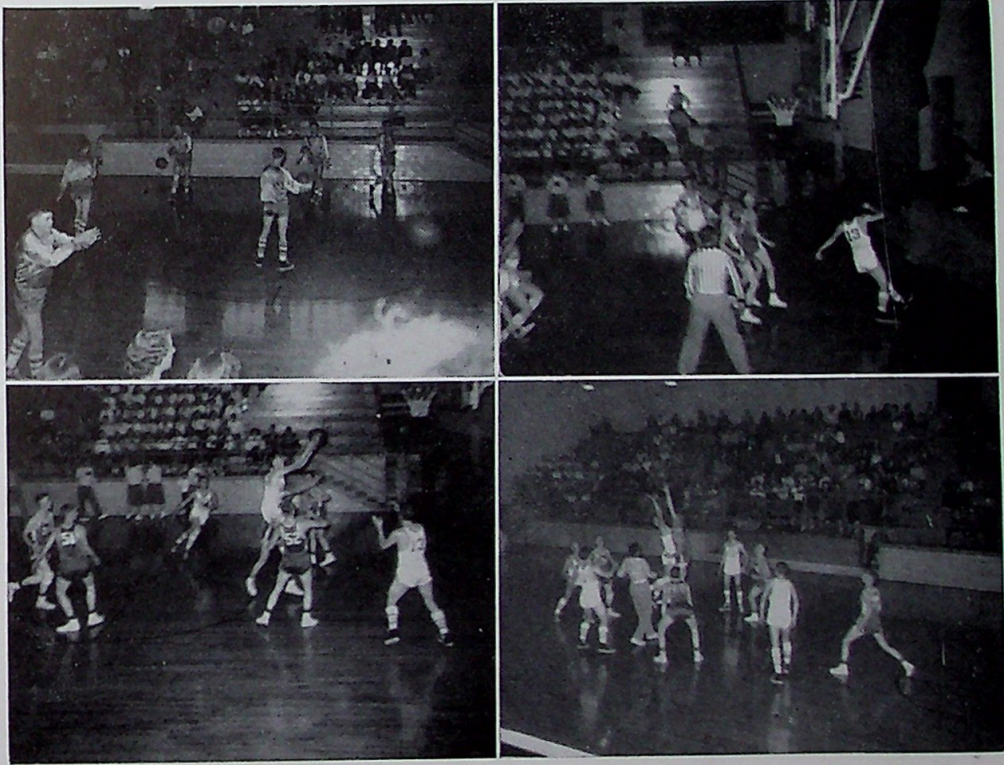

BASEBALL TEAM

First Row: Kent Glendenning, Tommy Waggoner, Jimmy Dickerson, Coach Kenneth Recher, Lane Jensen, Danny Tyler, Horace Belcher.

Second Row: Richard Isenhour, Francis McPeak, Bobby Tyler, Ronnie Dickerson, Bill Daupert.

Season's Record

Central 26	.....	Dover 6
Central 1	.....	Zionsville 6
Central 10	.....	Thorntown 6
Central 16	.....	Pinnell 2
Central 9	.....	Jackson Twp. 2
Central 6	.....	Whitestown 0

High School Cheer Leaders

Nancy Ragan, Marjorie Wing, Betty Starkey