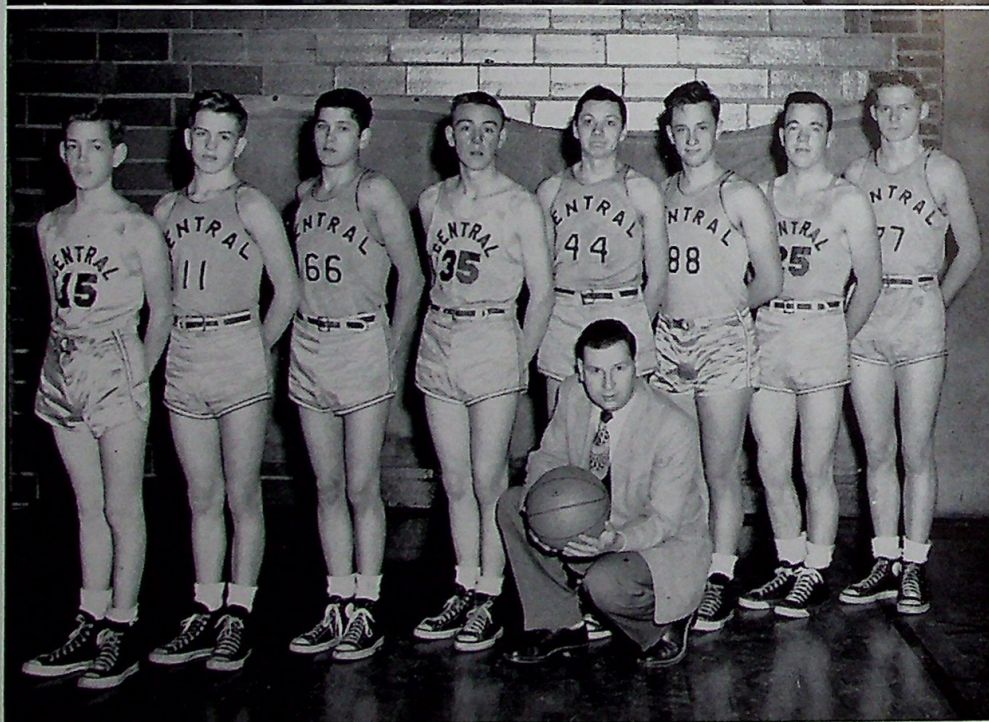

VARSITY TEAM

SECOND TEAM

Varsity Team

Eddie Cunningham, Richard Isenhour, Kent Glendenning, Jimmy Dickerson, Raymond Smith, Tommy Waggoner, Danny Tyler, Bill Daupert, Francis McPeak, Coach Kenneth Recher.

Second Team

Aaron Everett, Bobby Tyler, Ronnie Dickerson, Wayne Glauber, Bob Daupert, Ronnie Carr, Horace Belcher, Lane Jensen, Coach Kenneth Recher.

Season's Record

We	They
71 Pinnell	34
53 North Salem	49
63 Dover	47
45 Darlington	53
61 Whitestown	38
51 Jackson Twp.	49
38 Thorntown	44
71 Park	59
49 Charlton	52
50 Whitestown	31
63 Dover	37
45 Thorntown	50
44 Whitestown	43
68 Stilesville	62
55 New Ross	63
81 Pinnell	41
58 Pittsboro	54
67 Jackson Twp.	76
50 New Winchester ..	48
43 Lebanon	62

First Team Summary

	FG	FS	TP
Glendenning	132	101	365
Waggoner	61	34	156
Watson	57	32	146
McPeak	31	16	78
Dickerson	28	17	73
Tyler	22	12	56
Daupert	20	15	55
Cunningham	17	17	51
Isenhour	12	8	32
Smith	7	7	21
Jensen	2	1	5
Peabody	32	25	89

	Total Points	Average Per Game
Perry Central	1201	60.05
Opponents	992	49.6