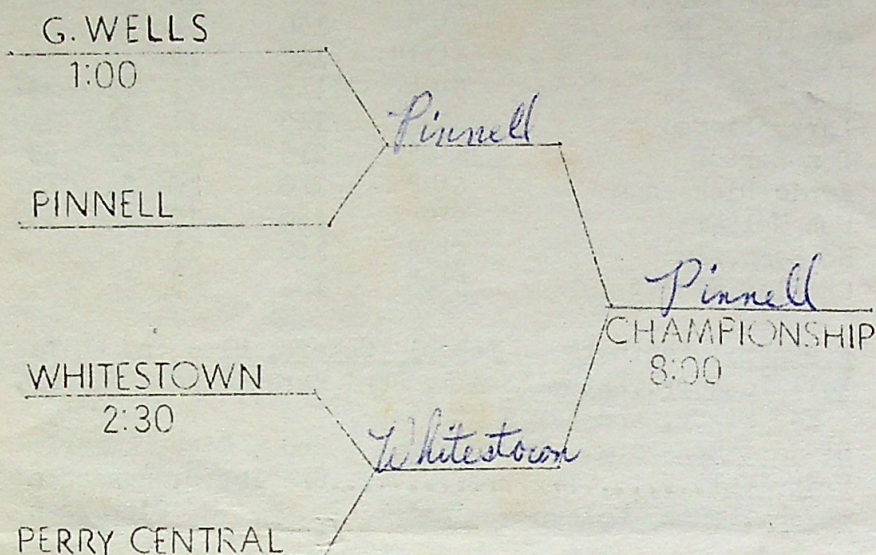

CONSOLATION
GAME

Officials..Darrel McFall; Francis Terrell (Game 1 and 3)
Jack Holmes; Allen Voorhes (Game 2 and 4)

Programs compliments of Wells Athletic Booster Club.