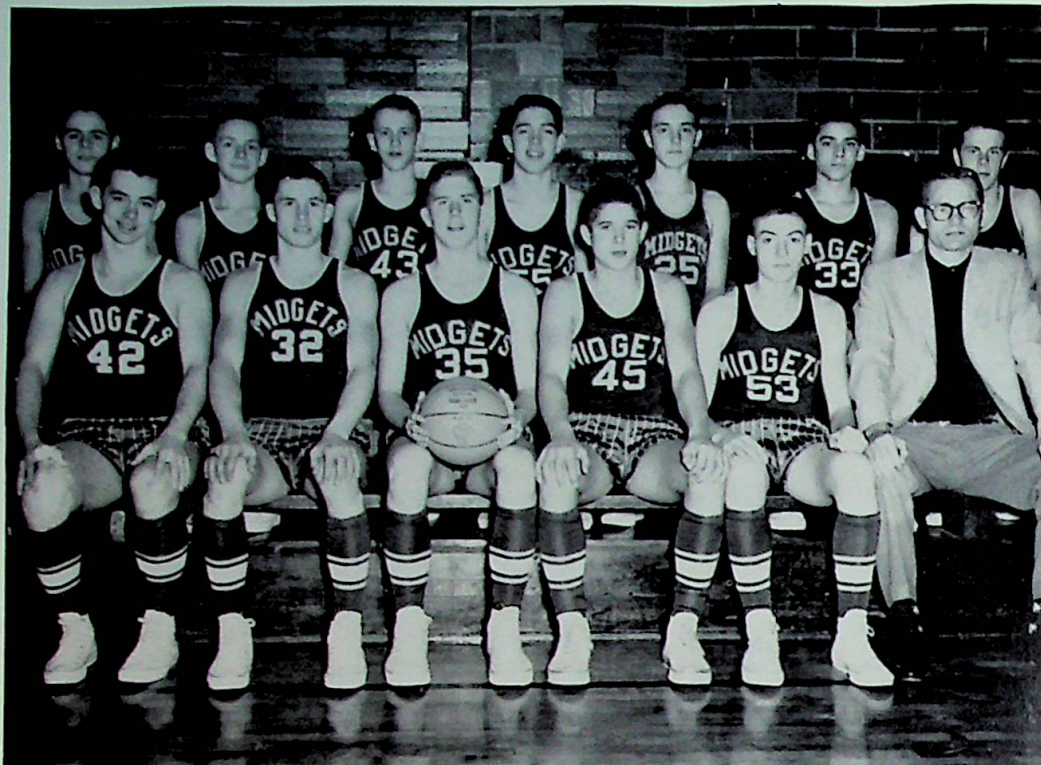

CUSTODIAN

Owen Belcher

SPORTS

HIGH SCHOOL BASKETBALL TEAM

ROW ONE: Bill Thompson, Jackie Giles, Russell Bradley, Richard Dickerson, Ken Washburn, Coach James Gabbard. ROW TWO: Ted Everett, Steve Seymour, Frank Bymaster, Richard Thompson, Steve Barlow, Buddy Hodgdon, Jim Marshall.