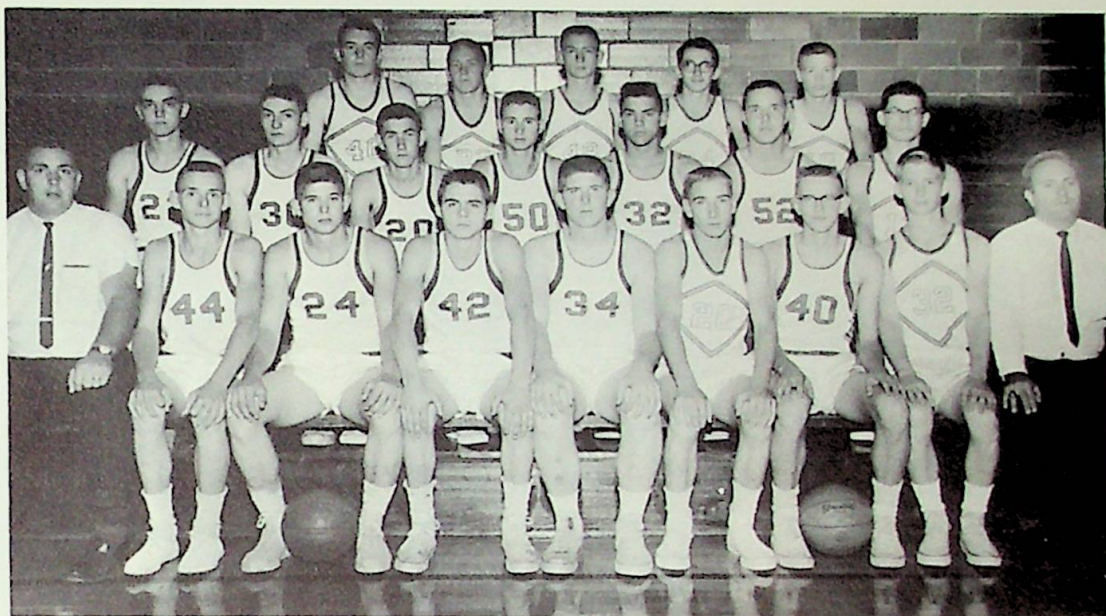

HIGH SCHOOL BASKETBALL TEAM